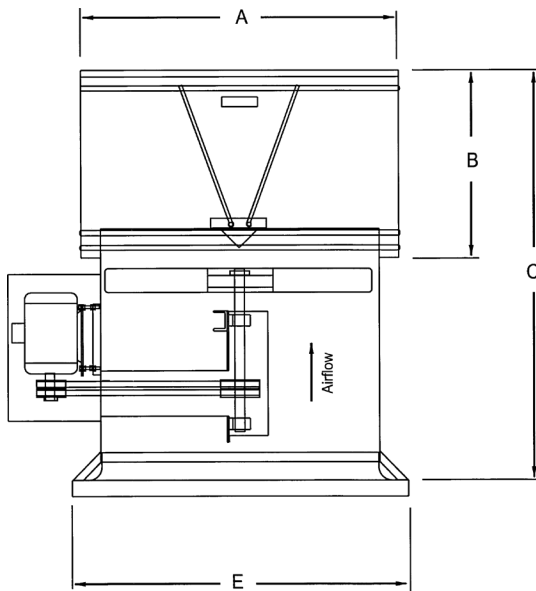

INDUSTRY APPLICATION

- Aluminum Plants
- Automotive Plants
- General Manufacturing
- Glass & Glass Products
- Pulp & Paper Plants
- Schools

Model VBO Upblast Remote Drive Fan

Model VBO Dimensional Data

SIZE	STEEL GAUGE							
	A	B	C	E	BASE	SECT.	BAND	WT
24	31	19	47	34	16	16	20	390
30	37	23	52	40	16	16	20	440
36	43	25	60	46	14	16	20	575
42	49	27	63	52	14	16	20	725
48	55	31	67	56	14	16	20	810
54	61	35	77	64	21	14	20	1005
60	67	36	78	68	12	14	18	1150